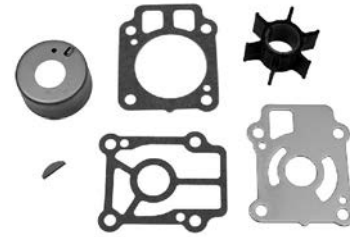

WATER IMPELLER REPAIR KIT

853792T01

Fits Mercury/Mariner Belgium 2-cycle, 2 cylinder/430cc outboards, 25hp. ON018456 and above and 30hp. ON001875 and above.

IMPELLER REPAIR KIT

853792A07

Fits the F25/30 EFI FourStroke outboards.