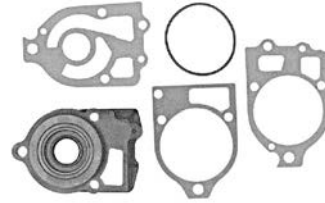

WATER PUMP BASE KIT

46- 44292A 3

Fits MR & Alpha One drives (1985-1990)