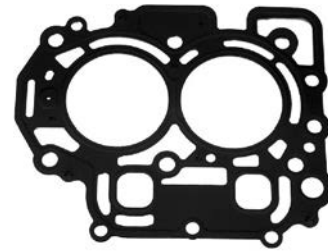

27-825032

HEAD GASKET

27-8M0049885

HEAD GASKET

27-8M0052705

HEAD GASKET

27-850836001

Fits the 8/9.9 hp. FourStroke outboard, beginning with Model Year 2005.