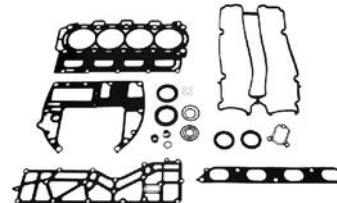

GASKET SET

27- 89221A80

GASKET SET

27- 89221A88

GASKET SET

27- 898101928

GASKET SET

27- 803508A05

Fits the 4/5/6 hp. FourStroke outboards s/n OR057260-OR067089.

GASKET SET

27- 8M0114820

Fits the 4/5/6 hp. FourStroke outboards s/n OR057259 & prior.

GASKET SET

27- 803663A08

Fits the 20 hp. FourStroke outboard beginning with serial number OR235168.

GASKET SET

27- 804345A02

GASKET SET

27- 812867A97