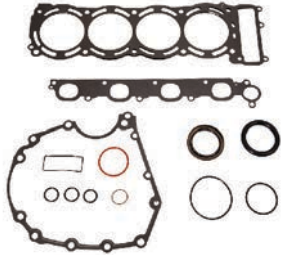

GASKET SET

27-8M0046714

Complete gasket set. Cylinder head gaskets are not included and need to be purchased separately.

GASKET SET

27-8M0046715

GASKET SET

27-8M0057763

Contains the strainer seal, "o" rings, exhaust gasket, adapter plate gasket, cylinder head gasket and top main bearing seal.
Fits the F150 Hp. EFI FourStroke outboard, serial number 1B905505 and above.

GASKET SET

Image not Available.

27-8M0134438

15/20 EFI FourStroke outboard, 0R833820 and above.
Quicksilver Branded

HEAD SEALING O-RINGS

HEAD O-RING

25-818573

HEAD O-RING

859772 1

HEAD O-RING

878453

HEAD SEAL

818574