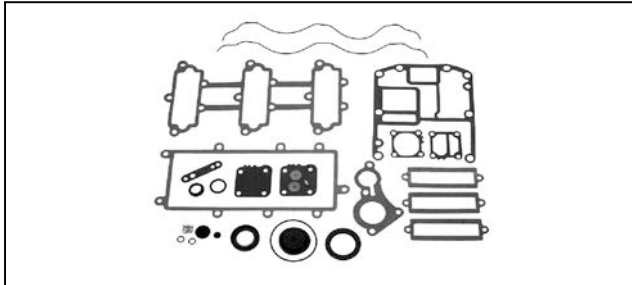

POWERHEAD COMPONENTS

GASKET SET

27-879855A04

Fits the Mercury/Mariner 75/90/115 hp. (3 cylinder) 1.5L OptiMax outboard.