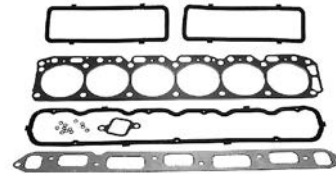

HEAD GASKETS

CYLINDER HEAD GASKET SET

27-47453A 1

Fits MCM GM in-line 6 cyl.