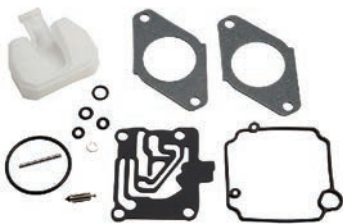

CARBURETOR REPAIR KIT