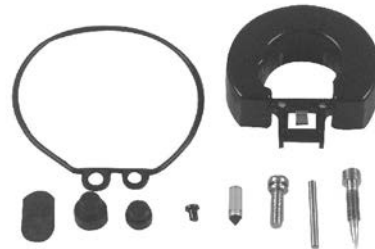

CARBURETOR REPAIR KITS - EARLY MARINER

CARBURETOR REPAIR KIT

41859M

CARBURETOR REPAIR KIT

91755T

CARBURETOR REPAIR KIT

11502M

CARBURETOR REPAIR KIT