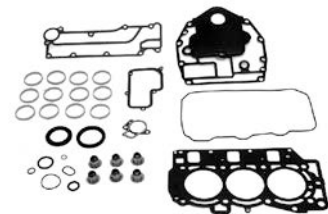

GASKET SET

27-841220A03

Powerhead gasket set.

Fits the 250 ProXS outboard (1B246561 and above), 250XS outboard (1T651945 abd above), and the 300XS outboard (1E001867 and above).

GASKET SET

27-859352A02

POWERHEAD COMPONENTS