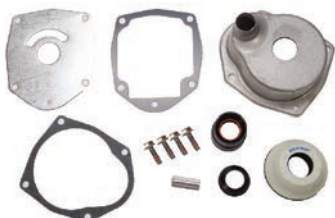

COMPLETE WATER PUMP

8M0078858

Includes water impeller, upper and lower housings, face plate, gaskets, drive key, face seal and water tube coupling.

COMPLETE WATER PUMP

8M0094529

Includes upper and lower housings, gaskets, plate, seals, key and impeller.