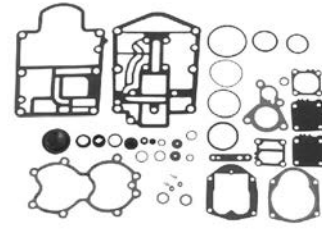

POWERHEAD COMPONENTS

MERCURY® OUTBOARDS

GASKET SET

27-8M0084273

GASKET SET

27-822420A94

GASKET SET

27-814195A93

GASKET SET

27-825231A02

GASKET SET

27-815076A04

GASKET SET

27-828553A97

GASKET SET

27-815791A92

Complete powerhead gasket set. Cylinder head gaskets are not included and need to be purchased separately.

GASKET SET

27-830270A02

GASKET SET

27-832013A96