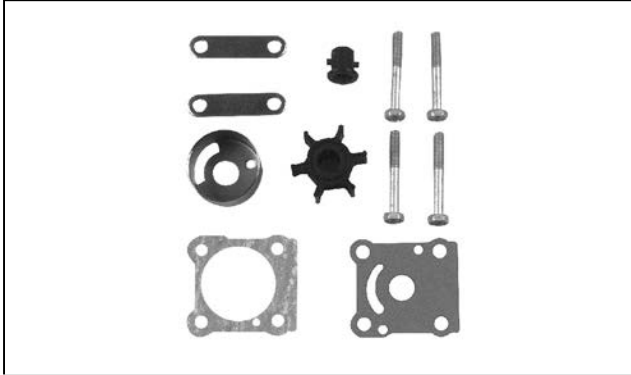

COOLING SYSTEM

MERCURY® OUTBOARDS

REPAIR KIT