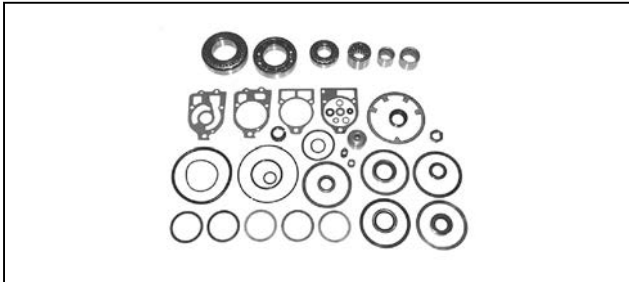

SEAL & BEARING KITS - GEAR HOUSING

SEAL & BEARING KIT

31-803068T 1

Fits R drive