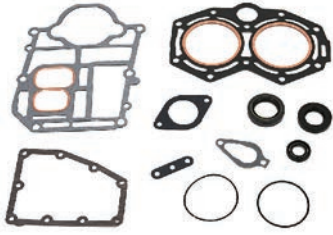

POWERHEAD COMPONENTS

MERCURY® OUTBOARDS

GASKET SET