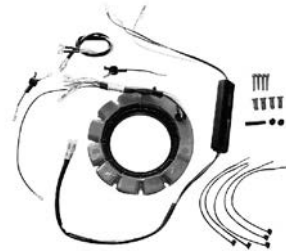

IGNITION STATOR KIT

398-832074A 6

See application chart