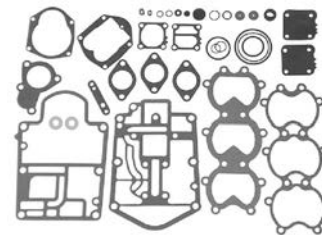

GASKET SET

27-815076A04

GASKET SET

27-828553A97

GASKET SET

27-815791A92

Complete powerhead gasket set. Cylinder head gaskets are not included and need to be purchased separately.

GASKET SET