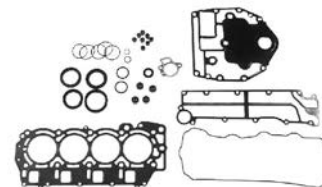

POWERHEAD COMPONENTS

MERCURY® OUTBOARDS

GASKET SET

27-8M0084273

GASKET SET

27-822420A94

GASKET SET

27-814195A93

GASKET SET

27-825231A02

GASKET SET

27-815076A04

GASKET SET

27-828553A97

GASKET SET

27-815791A92

Complete powerhead gasket set. Cylinder head gaskets are not included and need to be purchased separately.

GASKET SET

27-830270A02

GASKET SET

27-832013A96