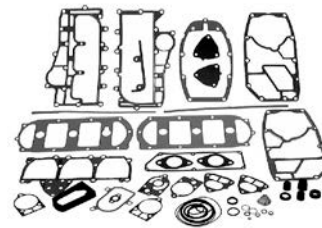

POWERHEAD COMPONENTS

MERCURY® OUTBOARDS

GASKET SET

16115A03

GASKET SET

27- 73645A87

GASKET SET

27- 41499A88

GASKET SET

27- 78028A78

GASKET SET

27- 42364A92

GASKET SET

27- 85491A90

GASKET SET

27- 43004A99

GASKET SET

27- 85653A87

GASKET SET

27- 43779A87

GASKET SET

27- 88449A32