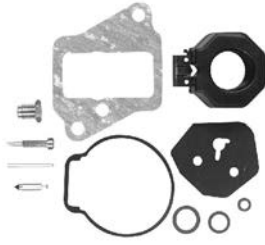

FUEL SYSTEM

MERCURY® OUTBOARDS

CARBURETOR REPAIR KIT