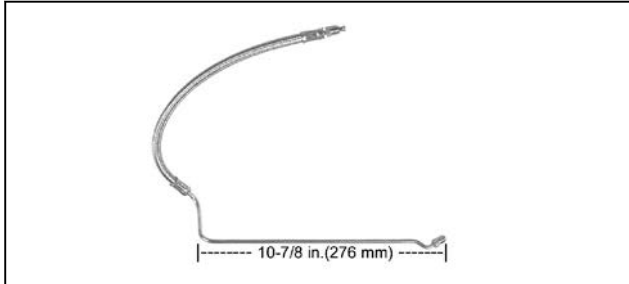

POWER TRIM HOSE

32- 864588

Trim cylinder to connector block
Port - down pressure
Fits R, MR, Alpha One & Bravo I, II, III, X, XR & XZ