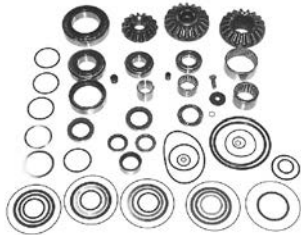

GEAR REPAIR KIT

43-803087T02

Fits Bravo III & III X (1.65 ratio)

43-803088T02

Fits Bravo III & III X (1.81, 2.00 & 2.20 ratio)

43-803089T02

Fits Bravo III & III X (2.43 ratio)