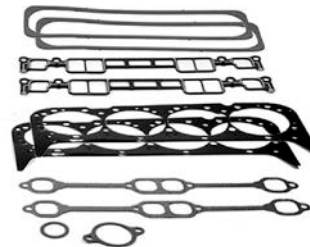

CYLINDER HEAD GASKET SET

27-75611A03

Fits MCM/MIE GM V-8 (305, 350 & 377 cid) Gen + engines (1996-2015)

MERCURY® MERCUISER®