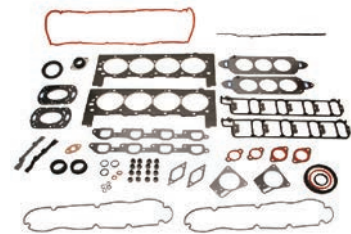

OVERHAUL GASKET SET

27-889924A03

Fits MCM 496 Mag & HO EC engines; also MIE 8.1S & HO EC engines