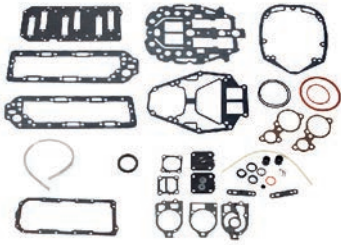

GASKET SET

27-8M0046714

Complete gasket set. Cylinder head gaskets are not included and need to be purchased separately.