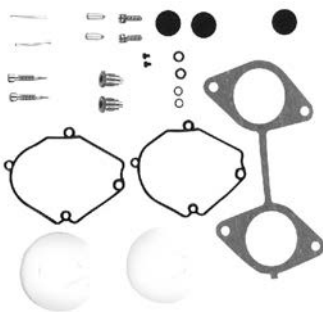

97667T

CARBURETOR REPAIR KIT

17068M

CARBURETOR DIAPHRAGM KITS

DIAPHRAGM & GASKET KIT

1395- 9761 1

See application chart

DIAPHRAGM KIT