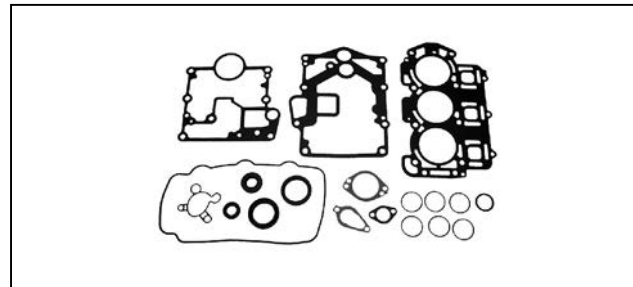

GASKET SET

27-8M0079064