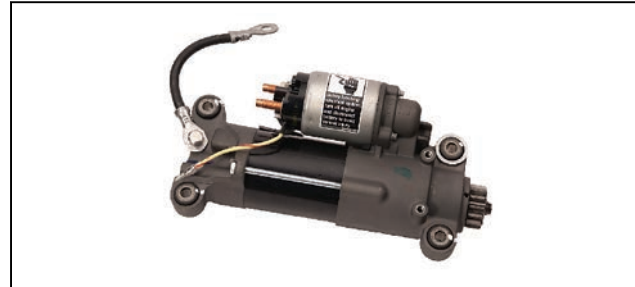

STARTER MOTOR ASSY.

50-879345T77
See application chart