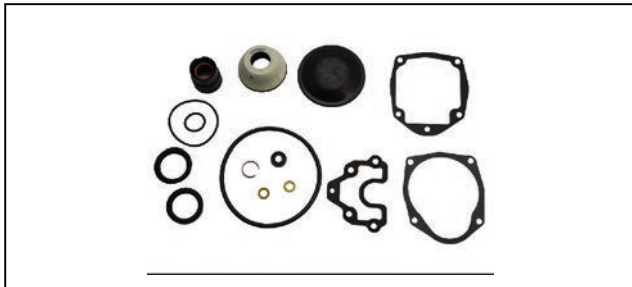

27-8M0089636

Fits the F25/30 EFI FourStroke outboards 0R051710 and UP.

SEAL KIT

8M0057716

Fits Mercury/Mariner 150 EFI FourStroke outboards beginning with serial number 1B905505 and above.

SEAL KIT

8M0065064