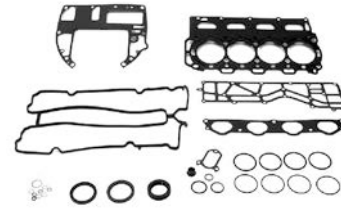

GASKET SET

27-858732T02