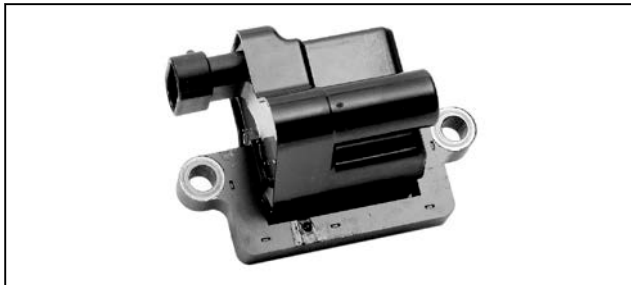

IGNITION COIL

392-889925

Fits MCM 496 Mag & HO (s/n 0M376088 thru 1A352731) and MIE 8.1L & HO (s/n 0M315053 thru 1A380318).

SPARK PLUG WIRE KITS

SPARK PLUG WIRE KIT

84-816761Q 5

Fits GM 4 cyl. engines w/ conventional points ignition (1963-1995) Quicksilver Branded, Hanging Box Point of Sale Packaged.