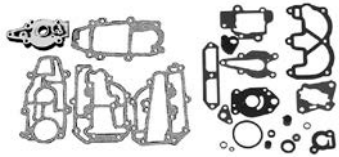

POWERHEAD COMPONENTS

MERCURY® OUTBOARDS

GASKET SET

16115A03

GASKET SET

27- 73645A87

GASKET SET

27- 41499A88

GASKET SET

27- 78028A78

GASKET SET

27- 42364A92

GASKET SET

27- 85491A90

GASKET SET

27- 43004A99

GASKET SET

27- 85653A87

GASKET SET

27- 43779A87

GASKET SET

27- 88449A32