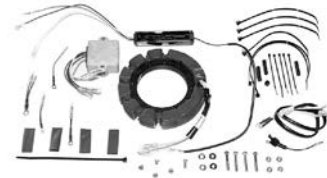

IGNITION STATOR KIT

398-9873A38

See application chart