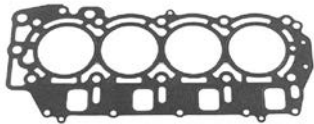

Fits the 20 hp. FourStroke outboard beginning with serial number 0R235168.

HEAD GASKET

27- 803508 2

GASKET

27-804115 1

HEAD GASKET

27-822844T05

HEAD GASKET