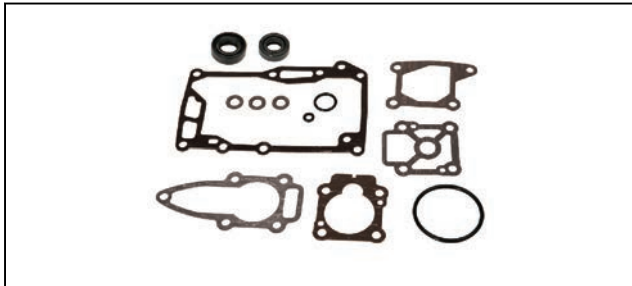

LOWER UNIT GASKET SET

27-8M0082883