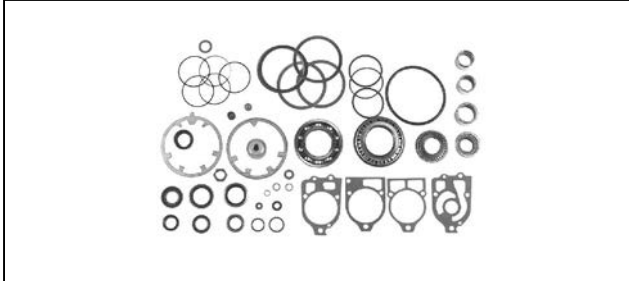

SEAL & BEARING KIT

31-803090T 1

Standard Rotation (RH)
Fits MR & Alpha One