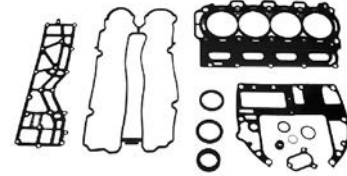

GASKET SET

27-858732A03