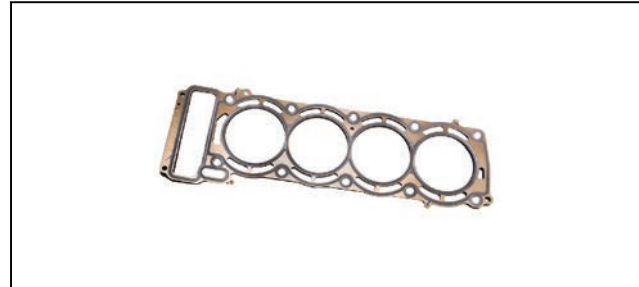

HEAD GASKET

27-8M0090776

Cylinder head gasket.
Fits the F75-115 (2.1L) FourStroke outboard (s/n USA 2B094996 and above).