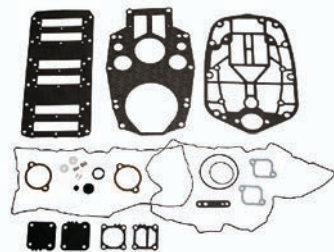

GASKET SET

27-841220A03

Powerhead gasket set.

Fits the 250 ProXS outboard (1B246561 and above), 250XS outboard (1T651945 abd above), and the 300XS outboard (1E001867 and above).

GASKET SET

27-859352A02

POWERHEAD COMPONENTS