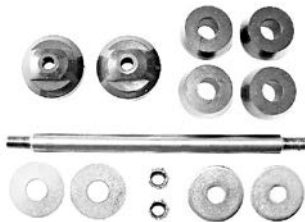

REAR ANCHOR PIN KIT

17- 14872A 1

9.18 in. OAL, .625 in. O.D., 7/16-20 threads
Fits R, MR & Alpha One

FRONT AND REAR ANCHOR PIN KIT

8M0065070

Fits Alpha One Gen II