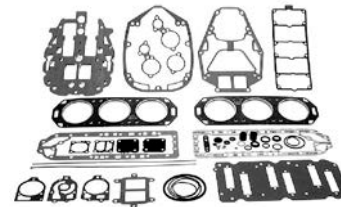

POWERHEAD COMPONENTS

HOSE CLAMP KIT

HOSE CLAMP KIT

91-803146A04

Various clamps and the crimping tool in a convenient plastic tray container. Kit is originally furnished with 15 each of the 12.8mm, 14.0mm, 15.3mm, 16.2mm clamps and 5 each of the 25.6mm and 28.6mm diameter stainless steel clamps. Aids in the installation of high pressure hose clamps.

CRIMPING TOOL

91-803146T

Used to clamp high pressure hose clamps. Part of clamp tool kit (P/N 803146A04)

HOSE CLAMP

54-888441

12.8 mm diameter stainless steel stepless ear clamp.

54-850241

14.0 mm diameter stainless steel stepless ear clamp.

54-856880

15.3 mm diameter stainless steel stepless ear clamp.

54-13791

15.7 mm diameter stainless steel stepless ear clamp.

54-855697

16.2 mm diameter stainless steel stepless ear clamp.

54-855228

25.6 mm diameter stainless steel stepless ear clamp.

HOSE CLAMP

54-888988019

22.6 mm diameter stainless steel stepless ear clamp.

Used on the new low permeation primer bulbs to provide a tight seal between the bulb and the valve.

HOSE CLAMP

54-850896

28.6 mm diameter stainless steel stepless ear clamp.

GASKET SETS - MERCURY/MARINER POWERHEAD

GASKET SET

27-13461A99

GASKET SET

27-14697A87