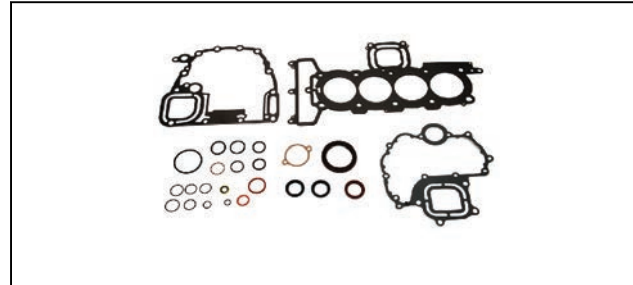

GASKET SET

27-883599A02

Fits the 40/50/60 EFI FourStroke outboards, beginning with serial number 0T40900 & above.

GASKET SET

27-887810A04

GASKET SET

27-896142A07

Head gasket is included in this kit.
Fits the FourStroke 4-cylinder Verado outboard.