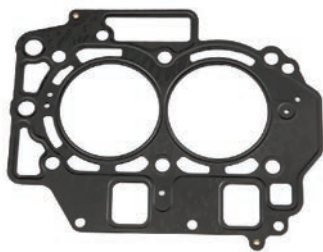

HEAD GASKET

27-8M0049885