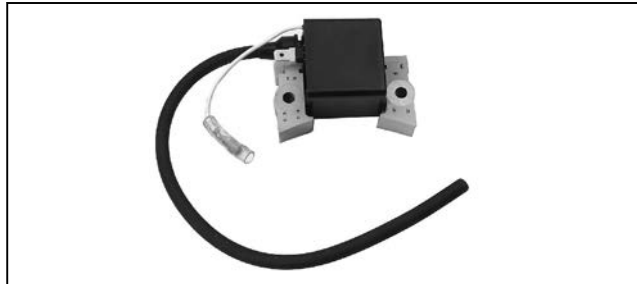

IGNITION COIL

339- 803559A02

8/9.9 Horsepower 4 stroke engine, (USA 0R042475 & Up, Bel 0P325500 & Up)

IGNITION COIL

339- 803559T 1

IGNITION COIL

339- 803559T07

4/5/6 Horsepower 4 Stroke (USA 0R067090 thru 0R411837, BEL 0P401000 thru 0R411837)