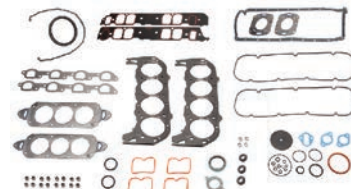

OVERHAUL GASKET SET

27-8M0045578

Fits 2010 and newer MCM/MIE 8.2L

MERCURY® MERCURISER®