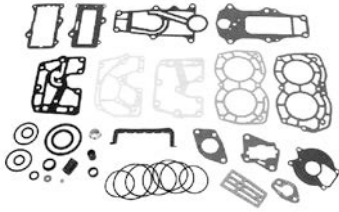

POWERHEAD COMPONENTS

MERCURY® OUTBOARDS

GASKET SET

16115A03

GASKET SET

27- 73645A87

GASKET SET

27- 41499A88

GASKET SET

27- 78028A78

GASKET SET

27- 42364A92

GASKET SET

27- 85491A90

GASKET SET

27- 43004A99

GASKET SET

27- 85653A87

GASKET SET

27- 43779A87

GASKET SET

27- 88449A32