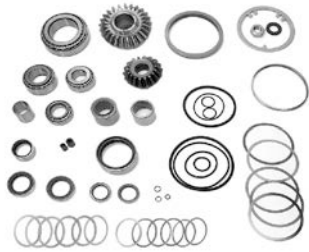

GEAR REPAIR KIT

43-803083T02

Fits Bravo II & II X (1.81, 2.00 & 2.20 ratio)