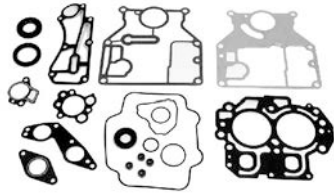

GASKET SET

27-835427A00