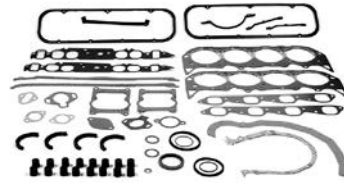

OVERHAUL GASKET SET

27- 65184A88

(RH or LH) Rotation
Fits MCM/MIE 330, 340, 7.4L & 454 Mag Alpha (1977-1992)