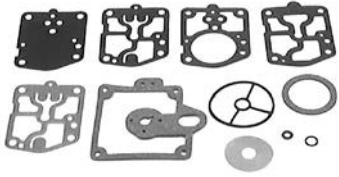

DIAPHRAGM & GASKET KIT