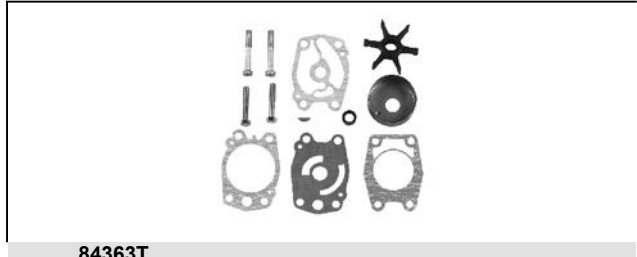

COOLING SYSTEM

MERCURY® OUTBOARDS

REPAIR KIT

11656T

REPAIR KIT

42431M

REPAIR KIT

84181T

REPAIR KIT

95661T

REPAIR KIT

46-84277T

REPAIR KIT

84363T

REPAIR KIT

97793T