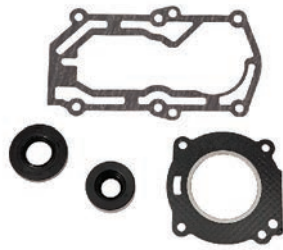

27- 898101928

GASKET SET

27- 803508A05

Fits the 4/5/6 hp. FourStroke outboards s/n OR057260-OR067089.

GASKET SET

27- 8M0114820

Fits the 4/5/6 hp. FourStroke outboards s/n OR057259 & prior.

GASKET SET