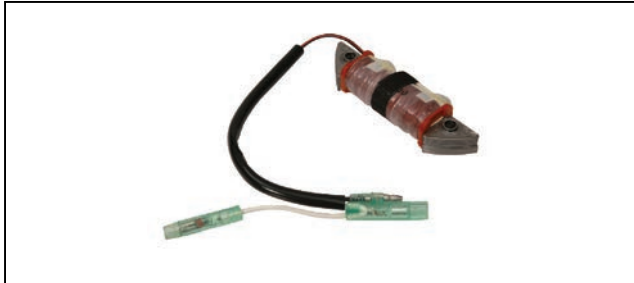

IGNITION CHARGING COIL

803844T

Located under the flywheel, provides the stator charge to the ignition coil. Fits the F4/5/6 hp. FourStroke outboards, JPN-0R000001-0R067089, BEL-0P073456-0P400999.