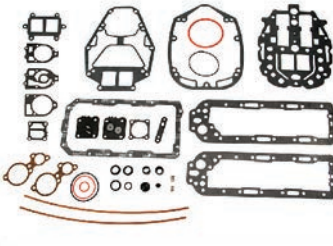

GASKET SET

27-815076A04

GASKET SET

27-828553A97

GASKET SET

27-815791A92

Complete powerhead gasket set. Cylinder head gaskets are not included and need to be purchased separately.

GASKET SET