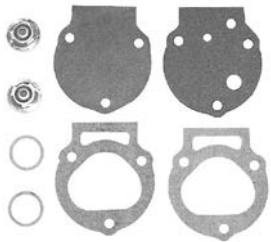

CHECK VALVE KIT

21- 30430A 1

See application chart