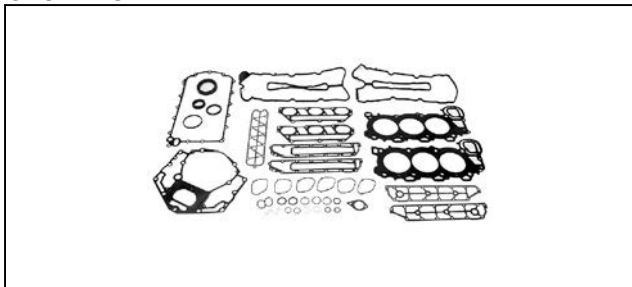

GASKET SET

27-887810A04