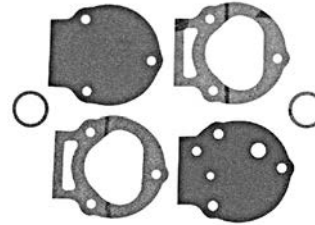

DIAPHRAGM KIT

23014A 1

See application chart