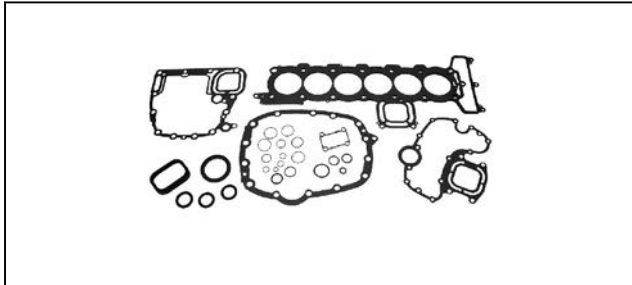

GASKET SET

27-880552A07

The head gasket is included in this kit.
Fits the 200-300 hp. FourStroke (6 cylinder) Verado outboard.