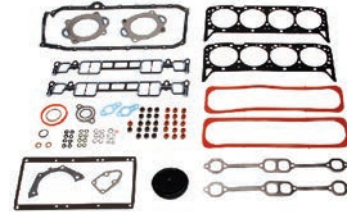

OVERHAUL GASKET SET

27- 807670A03

Fits Tow Sports Scorpion 350 & 377 EC engines (2008-2015)