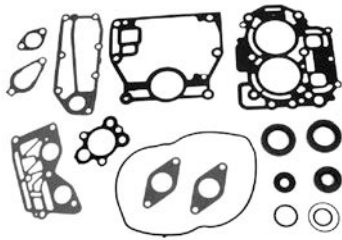

GASKET SET

27-835427A04