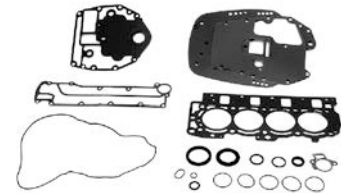

GASKET SET

27-859352A01