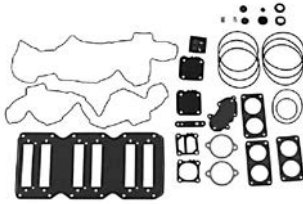

POWERHEAD COMPONENTS

MERCURY® OUTBOARDS

GASKET SET

27-8M0084273

GASKET SET

27-822420A94

GASKET SET

27-814195A93

GASKET SET

27-825231A02

GASKET SET

27-815076A04

GASKET SET

27-828553A97

GASKET SET

27-815791A92

Complete powerhead gasket set. Cylinder head gaskets are not included and need to be purchased separately.

GASKET SET

27-830270A02

GASKET SET

27-832013A96