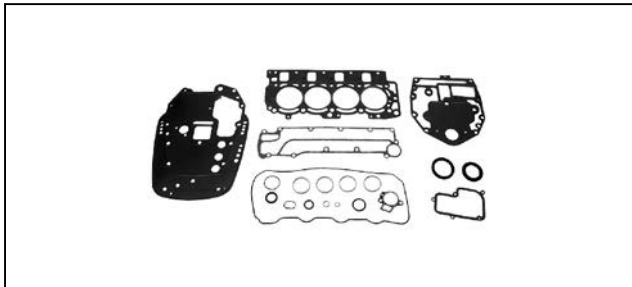

GASKET SET

27-883599A02

Fits the 40/50/60 EFI FourStroke outboards, beginning with serial number 0T40900 & above.