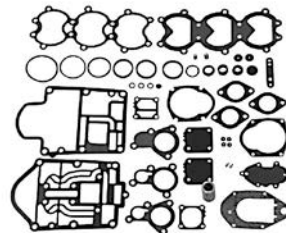

27- 803663A08

Fits the 20 hp. FourStroke outboard beginning with serial number OR235168.

GASKET SET

27- 804345A02

GASKET SET

27- 812867A97

POWERHEAD COMPONENTS

MERCURY® OUTBOARDS