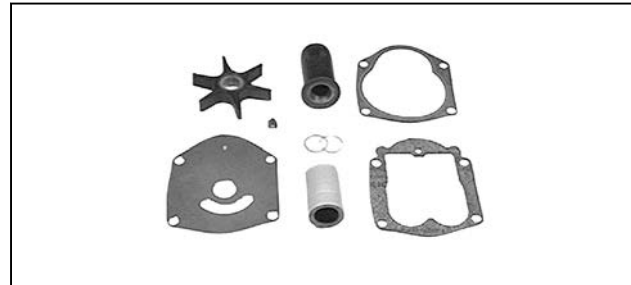

WATER IMPELLER REPAIR KIT

821354A 2

Includes new impeller, drive key, face plate with gaskets & water tube seal. Fits 40/45/50 (4-Stroke) outboards. See chart for specific engine applications.