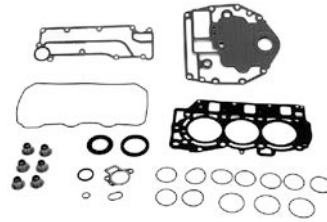

POWERHEAD COMPONENTS

MERCURY® OUTBOARDS

GASKET SET

27-8M0084273

GASKET SET

27-822420A94

GASKET SET

27-814195A93

GASKET SET

27-825231A02

GASKET SET

27-815076A04

GASKET SET

27-828553A97

GASKET SET

27-815791A92

Complete powerhead gasket set. Cylinder head gaskets are not included and need to be purchased separately.

GASKET SET

27-830270A02

GASKET SET

27-832013A96