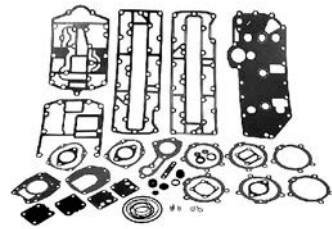

POWERHEAD COMPONENTS

MERCURY® OUTBOARDS

GASKET SET

16115A03

GASKET SET

27- 73645A87

GASKET SET

27- 41499A88

GASKET SET

27- 78028A78

GASKET SET

27- 42364A92

GASKET SET

27- 85491A90

GASKET SET

27- 43004A99

GASKET SET

27- 85653A87

GASKET SET

27- 43779A87

GASKET SET

27- 88449A32