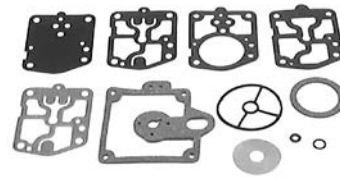

DIAPHRAGM & GASKET KIT