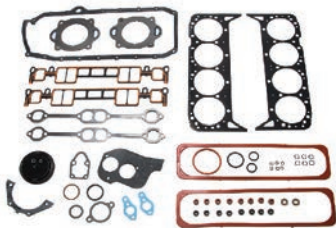

OVERHAUL GASKET SET

27- 861246A99

Fits Tow Sports 5.7L EC engines (2008-2015)