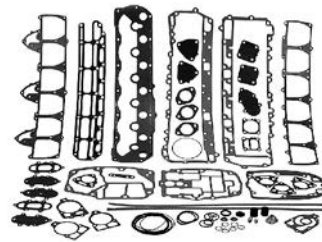

POWERHEAD COMPONENTS

MERCURY® OUTBOARDS

GASKET SET

16115A03

GASKET SET

27- 73645A87

GASKET SET

27- 41499A88

GASKET SET

27- 78028A78

GASKET SET

27- 42364A92

GASKET SET

27- 85491A90

GASKET SET

27- 43004A99

GASKET SET

27- 85653A87

GASKET SET

27- 43779A87

GASKET SET

27- 88449A32