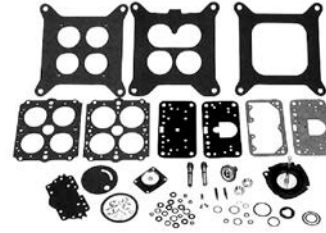

CARBURETOR REPAIR KIT

1396- 5238

Contains Adjustable Needles & Seats
For Holley 4bbl. See application chart for specific models.