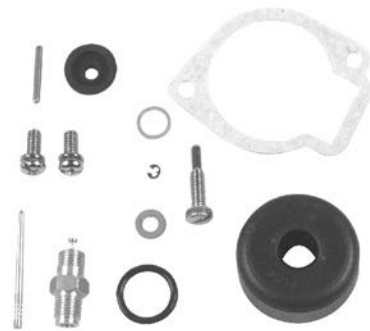

CARBURETOR REPAIR KITS - EARLY MARINER

CARBURETOR REPAIR KIT